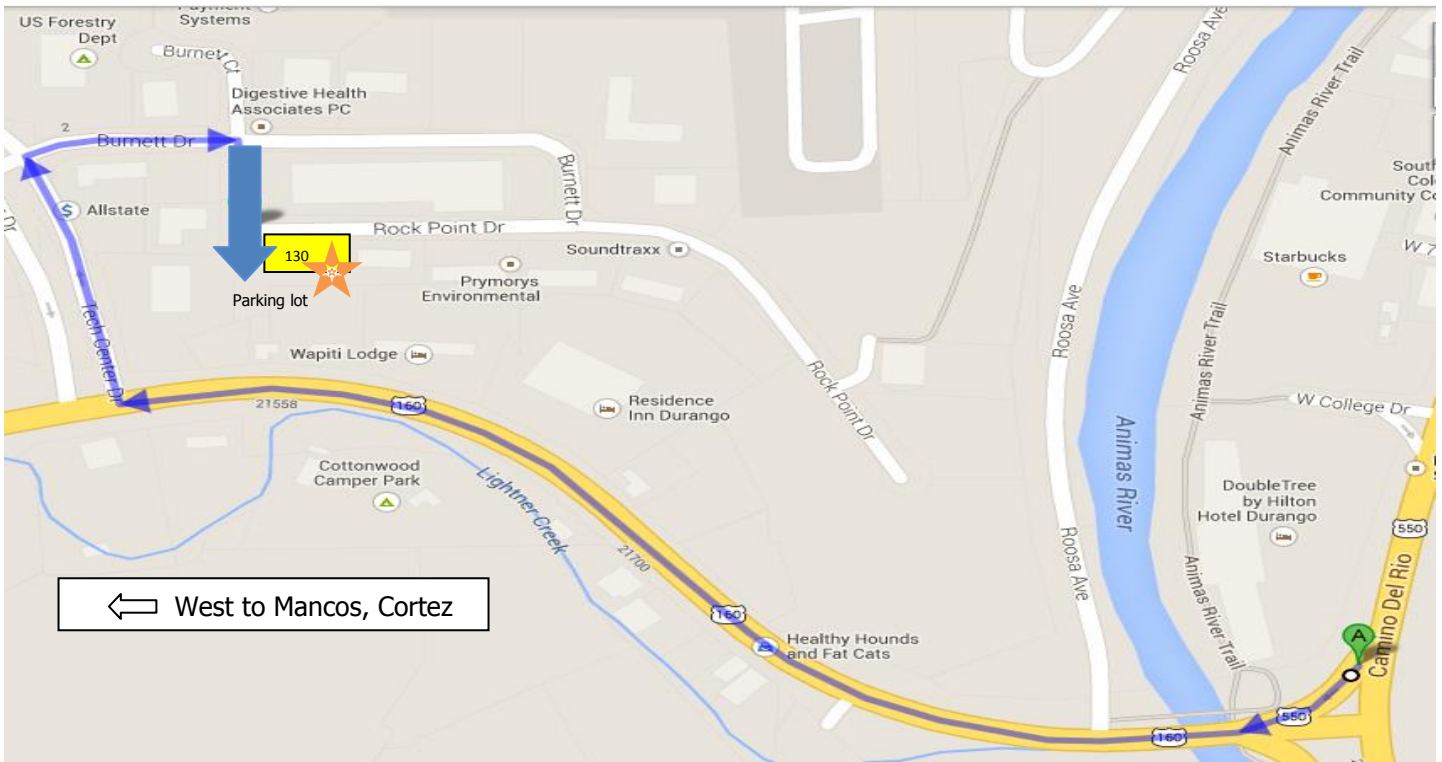

Early Childhood Council
of La Plata County

*The Early Childhood Council of La Plata County and the Early Childhood Training Center
along with
Southwest Colorado Office of Child Care Resource and Referral*

Moved To: 130 Rockpoint Drive, Suite C, Durango CO 81301 (at the Tech Center)

Directions to New Location:

- Head **west** on Highway **160** at **Doubletree** intersection
- Take a **right** onto **Tech Center Drive**
- Take the 1st **right** onto **Burnett Drive**
- Take the 1st **right** onto **Rockpoint Drive**
- Follow **Rockpoint Drive** straight directly into parking lot
- Our office is located around the **backside** of the building to your **left** (Suite C)